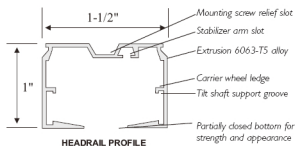

HEAVY DUTY VERTICAL TRACK

PRESTIGE WAND CONTROL

Blind Length	Wand
to 72"	24"
73" to 78"	30"
79" to 84"	36"
85" to 96"	48"
97" and over	60"

OTHER FEATURES

- Maximum Width: 240" • Maximum Length: 120" • Minimum Inside Mount Depth: 2"
- Tight 1/8" light gap on control side
- Replaceable stems with repair kit and tool
- Automatic clutch protected vane alignment by rotating the chain 180° in each direction
- Stainless spacers and self-lubricating carriers for smooth traversing
- Tightest stacking available

EXPLODED VIEW DIAGRAM OF HEAVY DUTY TRACK